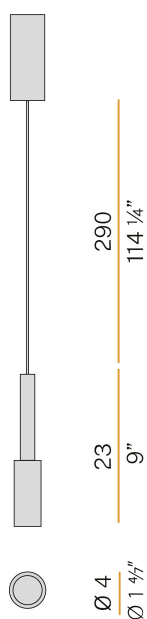

PANZERI

Tubino

220-240V AC ON-OFF
L07330.001.0501

titanium

DIRECT
LIGHT

Data sheet

CODE	L07330.001.0501
SYSTEM POWER CONSUMPTION	6,5W
EFFICACY	56.5lm/W
LIGHT SOURCE	LED
LIGHT SOURCE LIFETIME	L70 (B50) 80.000h
COLOUR TEMPERATURE	2700K Ra>90
LIGHT DISTRIBUTION	diffused
POWER SUPPLY	220-240V AC
FREQUENCY	50/60Hz
ELECTRICAL CONFIGURATION	ON-OFF
DRIVER	integrated included
NOMINAL LUMINOUS FLUX	475lm
LUMEN OUTPUT	339lm
EFFICIENCY	71.4%
WEIGHT	0,51 Kg
PROTECTION DEGREE	IP20
COLOUR TOLLERANCES	SDCM 3
PACKING DIMENSIONS (CM)	12,0 x 24,0 x 13,0

Suspension lighting fixture for interiors, with direct light emission.
Turned aluminium structure in white, champagne, mat black, bronze or titanium polyacrylic paint.
Turned aluminium head in polyacrylic paint.
Modelled polycarbonate diffuser with opaline finish.
Turned brass end cap in polyacrylic paint.
2,9m (114,2") long suspension and power cable in transparent PVC.
Power canopy with pickled sheet metal ceiling bracket and extruded aluminium covering in white, champagne, mat black, bronze or titanium polyacrylic paint.

Technical drawing

Polar diagram